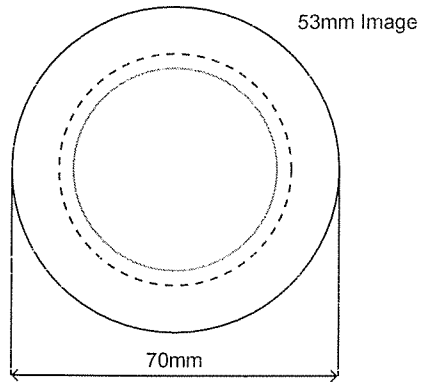

25mm Badge

58mm Badge

32mm Badge

75mm Badge

37mm Badge

25mm Badge

32mm Badge

37mm Badge

58mm Badge

75mm Badge

 Image size: 22mm	 Image size: 29mm	 Image size: 33mm	 Image size: 53mm	 Image size: 70mm
 Finished badge size: 25mm	 Finished badge size: 32mm	 Finished badge size: 37mm	 Finished badge size: 58mm	 Finished badge size: 75mm
 Paper size/Pvc film size: 35mm	 Paper size/Pvc film size: 44mm	 Paper size/Pvc film size: 48.5mm	 Paper size/Pvc film size: 70mm	 Paper size/Pvc film size: 86mm