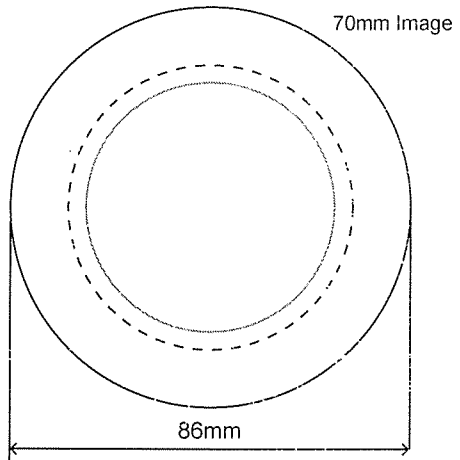

25mm Badge

58mm Badge

32mm Badge

75mm Badge

37mm Badge

25mm Badge

32mm Badge

37mm Badge

58mm Badge

75mm Badge

 Image size: 22mm	 Image size: 29mm	 Image size: 33mm	 Image size: 53mm	 Image size: 70mm
 Finished badge size: 25mm	 Finished badge size: 32mm	 Finished badge size: 37mm	 Finished badge size: 58mm	 Finished badge size: 75mm
 Paper size/Pvc film size: 35mm	 Paper size/Pvc film size: 44mm	 Paper size/Pvc film size: 48.5mm	 Paper size/Pvc film size: 70mm	 Paper size/Pvc film size: 86mm